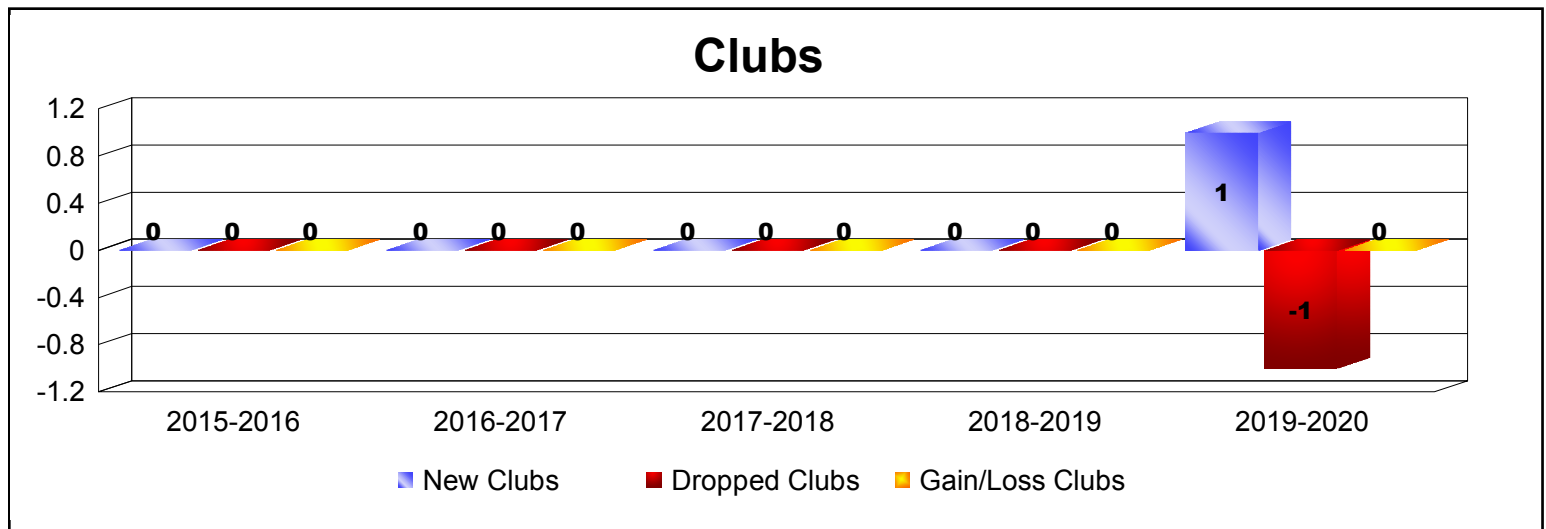

Year	New Clubs	Dropped Clubs	Gain/ Loss Clubs	New Members	Charter Members	Reinstate Members	Transfer Members	Total Member Added	Total Members Dropped	Gain/ Loss Members
2015-2016	0	0	0	114	1	4	9	128	-139	-11
2016-2017	0	0	0	100	0	5	9	114	-117	-3
2017-2018	0	0	0	93	1	4	10	108	-140	-32
2018-2019	0	0	0	109	0	0	8	117	-132	-15
2019-2020	1	-1	0	31	24	1	10	66	-79	-13
Average	0	0	0	89	5	3	9	107	-121	-15

Year	New Clubs	Dropped Clubs	Gain/ Loss Clubs	New Members	Charter Members	Reinstate Members	Transfer Members	Total Member Added	Total Members Dropped	Gain/ Loss Members
2015-2016	0	0	0	3	0	1	0	4	-9	-5
2016-2017	0	0	0	4	0	0	0	4	-6	-2
2017-2018	0	0	0	3	0	0	0	3	-7	-4
2018-2019	0	0	0	2	0	0	0	2	-11	-9
2019-2020	0	0	0	1	0	0	0	1	-4	-3
Average	0	0	0	3	0	0	0	3	-7	-5