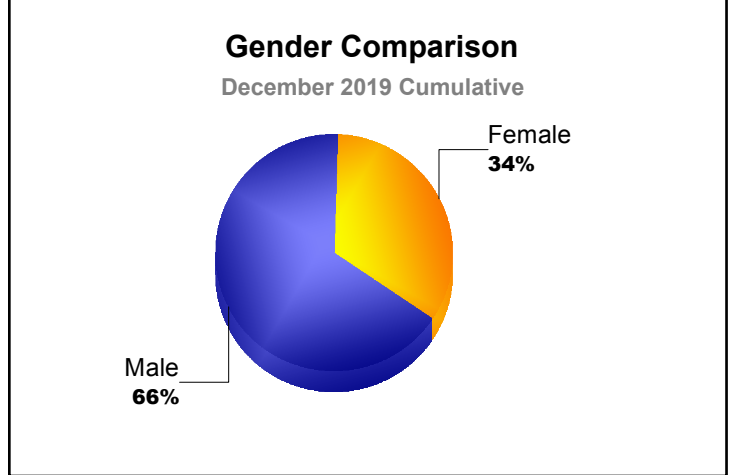

Year	New Clubs	Dropped Clubs	Gain/ Loss Clubs	New Members	Charter Members	Reinstate Members	Transfer Members	Total Member Added	Total Members Dropped	Gain/ Loss Members
2015-2016	0	0	0	114	1	4	9	128	-139	-11
2016-2017	0	0	0	100	0	5	9	114	-117	-3
2017-2018	0	0	0	93	1	4	10	108	-140	-32
2018-2019	0	0	0	109	0	0	8	117	-132	-15
2019-2020	1	-1	0	31	24	1	10	66	-79	-13
Average	0	0	0	89	5	3	9	107	-121	-15