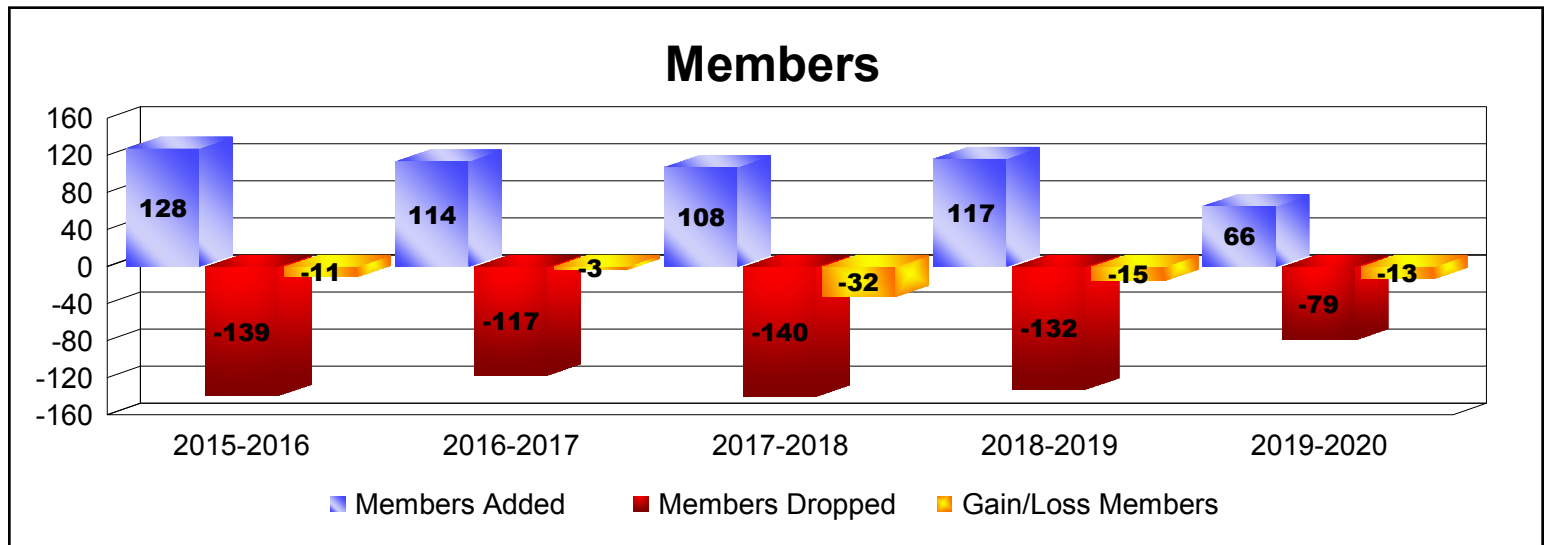

Year	New Clubs	Dropped Clubs	Gain/ Loss Clubs	New Members	Charter Members	Reinstate Members	Transfer Members	Total Member Added	Total Members Dropped	Gain/ Loss Members
2015-2016	0	0	0	114	1	4	9	128	-139	-11
2016-2017	0	0	0	100	0	5	9	114	-117	-3
2017-2018	0	0	0	93	1	4	10	108	-140	-32
2018-2019	0	0	0	109	0	0	8	117	-132	-15
2019-2020	1	-1	0	31	24	1	10	66	-79	-13
Average	0	0	0	89	5	3	9	107	-121	-15

Year	New Clubs	Dropped Clubs	Gain/ Loss Clubs	New Members	Charter Members	Reinstate Members	Transfer Members	Total Member Added	Total Members Dropped	Gain/ Loss Members
2015-2016	0	0	0	3	0	1	0	4	-9	-5
2016-2017	0	0	0	4	0	0	0	4	-6	-2
2017-2018	0	0	0	3	0	0	0	3	-7	-4
2018-2019	0	0	0	2	0	0	0	2	-11	-9
2019-2020	0	0	0	1	0	0	0	1	-4	-3
Average	0	0	0	3	0	0	0	3	-7	-5