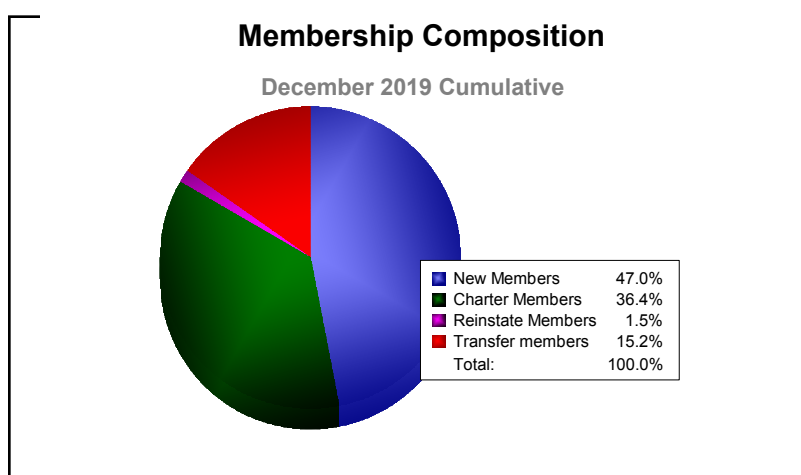

Year	New Clubs	Dropped Clubs	Gain/ Loss Clubs	New Members	Charter Members	Reinstate Members	Transfer Members	Total Member Added	Total Members Dropped	Gain/ Loss Members
2015-2016	0	0	0	114	1	4	9	128	-139	-11
2016-2017	0	0	0	100	0	5	9	114	-117	-3
2017-2018	0	0	0	93	1	4	10	108	-140	-32
2018-2019	0	0	0	109	0	0	8	117	-132	-15
2019-2020	1	-1	0	31	24	1	10	66	-79	-13
Average	0	0	0	89	5	3	9	107	-121	-15

Year	New Clubs	Dropped Clubs	Gain/ Loss Clubs	New Members	Charter Members	Reinstate Members	Transfer Members	Total Member Added	Total Members Dropped	Gain/ Loss Members
2015-2016	0	0	0	3	0	1	0	4	-9	-5
2016-2017	0	0	0	4	0	0	0	4	-6	-2
2017-2018	0	0	0	3	0	0	0	3	-7	-4
2018-2019	0	0	0	2	0	0	0	2	-11	-9
2019-2020	0	0	0	1	0	0	0	1	-4	-3
Average	0	0	0	3	0	0	0	3	-7	-5